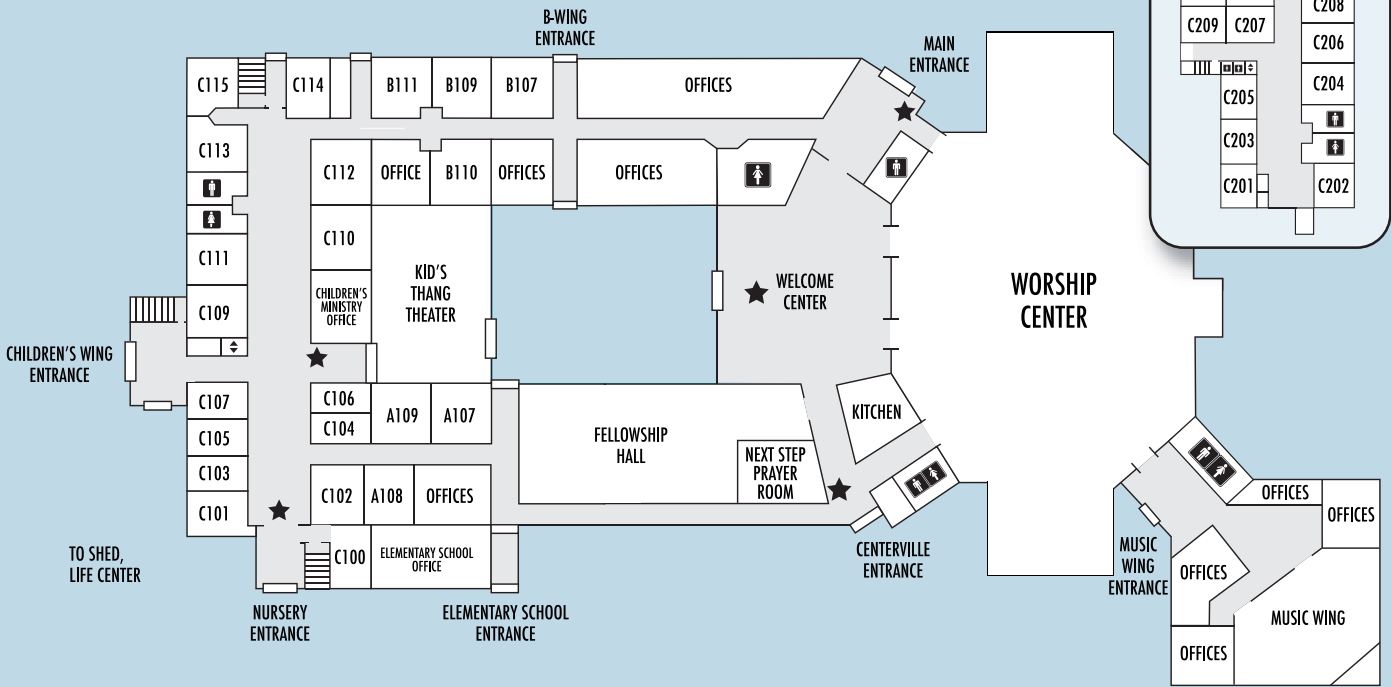

MAIN BUILDING

STUDENT CENTER

MAP KEY

- Women's Restroom
- Men's Restroom
- Information Center
- Stairs
- Elevator

LIFE CENTER