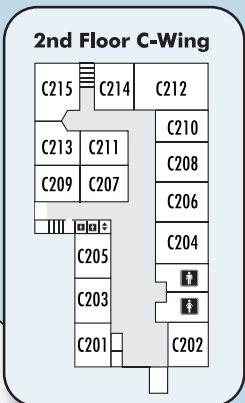

MAIN BUILDING

STUDENT CENTER

MAP KEY

- Women's Restroom
- Men's Restroom
- Information Center
- Stairs
- Elevator

LIFE CENTER