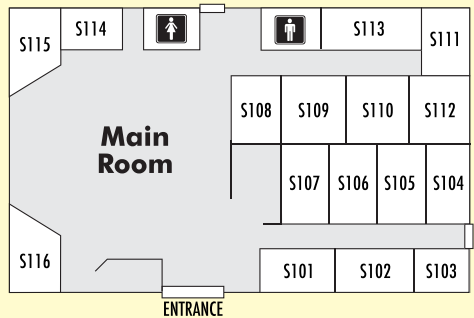

MAIN BUILDING

STUDENT CENTER

MAP KEY

- Women's Restroom
- Men's Restroom
- Information Center
- Stairs
- Elevator

LIFE CENTER